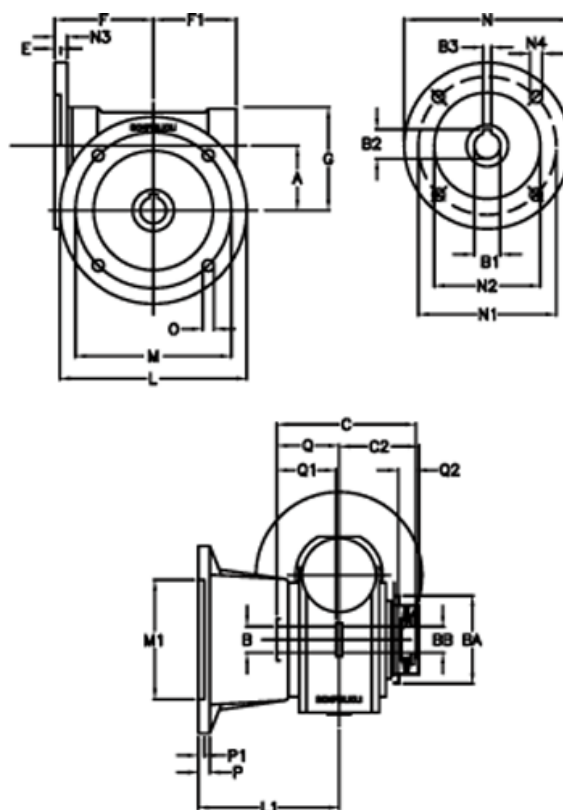

Article number: 390204403562336

Description: Worm Gear with Torque Limiter
VF 44-L2-FA-35-P63B14

Measures

| | | | |
|------------|--------------------------------|----------|----------|
| a = 44.6 | C2 = 48 | m = 87 | P = 9 |
| B = 18 | Description = VF 44FA-xx-63B14 | M1 = 60 | P1 = 7 |
| B1 E7 = 11 | E = 2 | N = 90 | Q = 32.0 |
| B2 = 12.8 | F = 65 | N1 = 75 | Q1 = 32 |
| B3 H9 = 4 | F1 = 54 | N2 = 60 | Q2 = 12 |
| BA = 40 | g = 71 | N3 = 8.0 | |
| BB H7 = 11 | L = 110 | N4 = 5.5 | |
| C = 79 | L1 = 90 | O = 8.5 | |